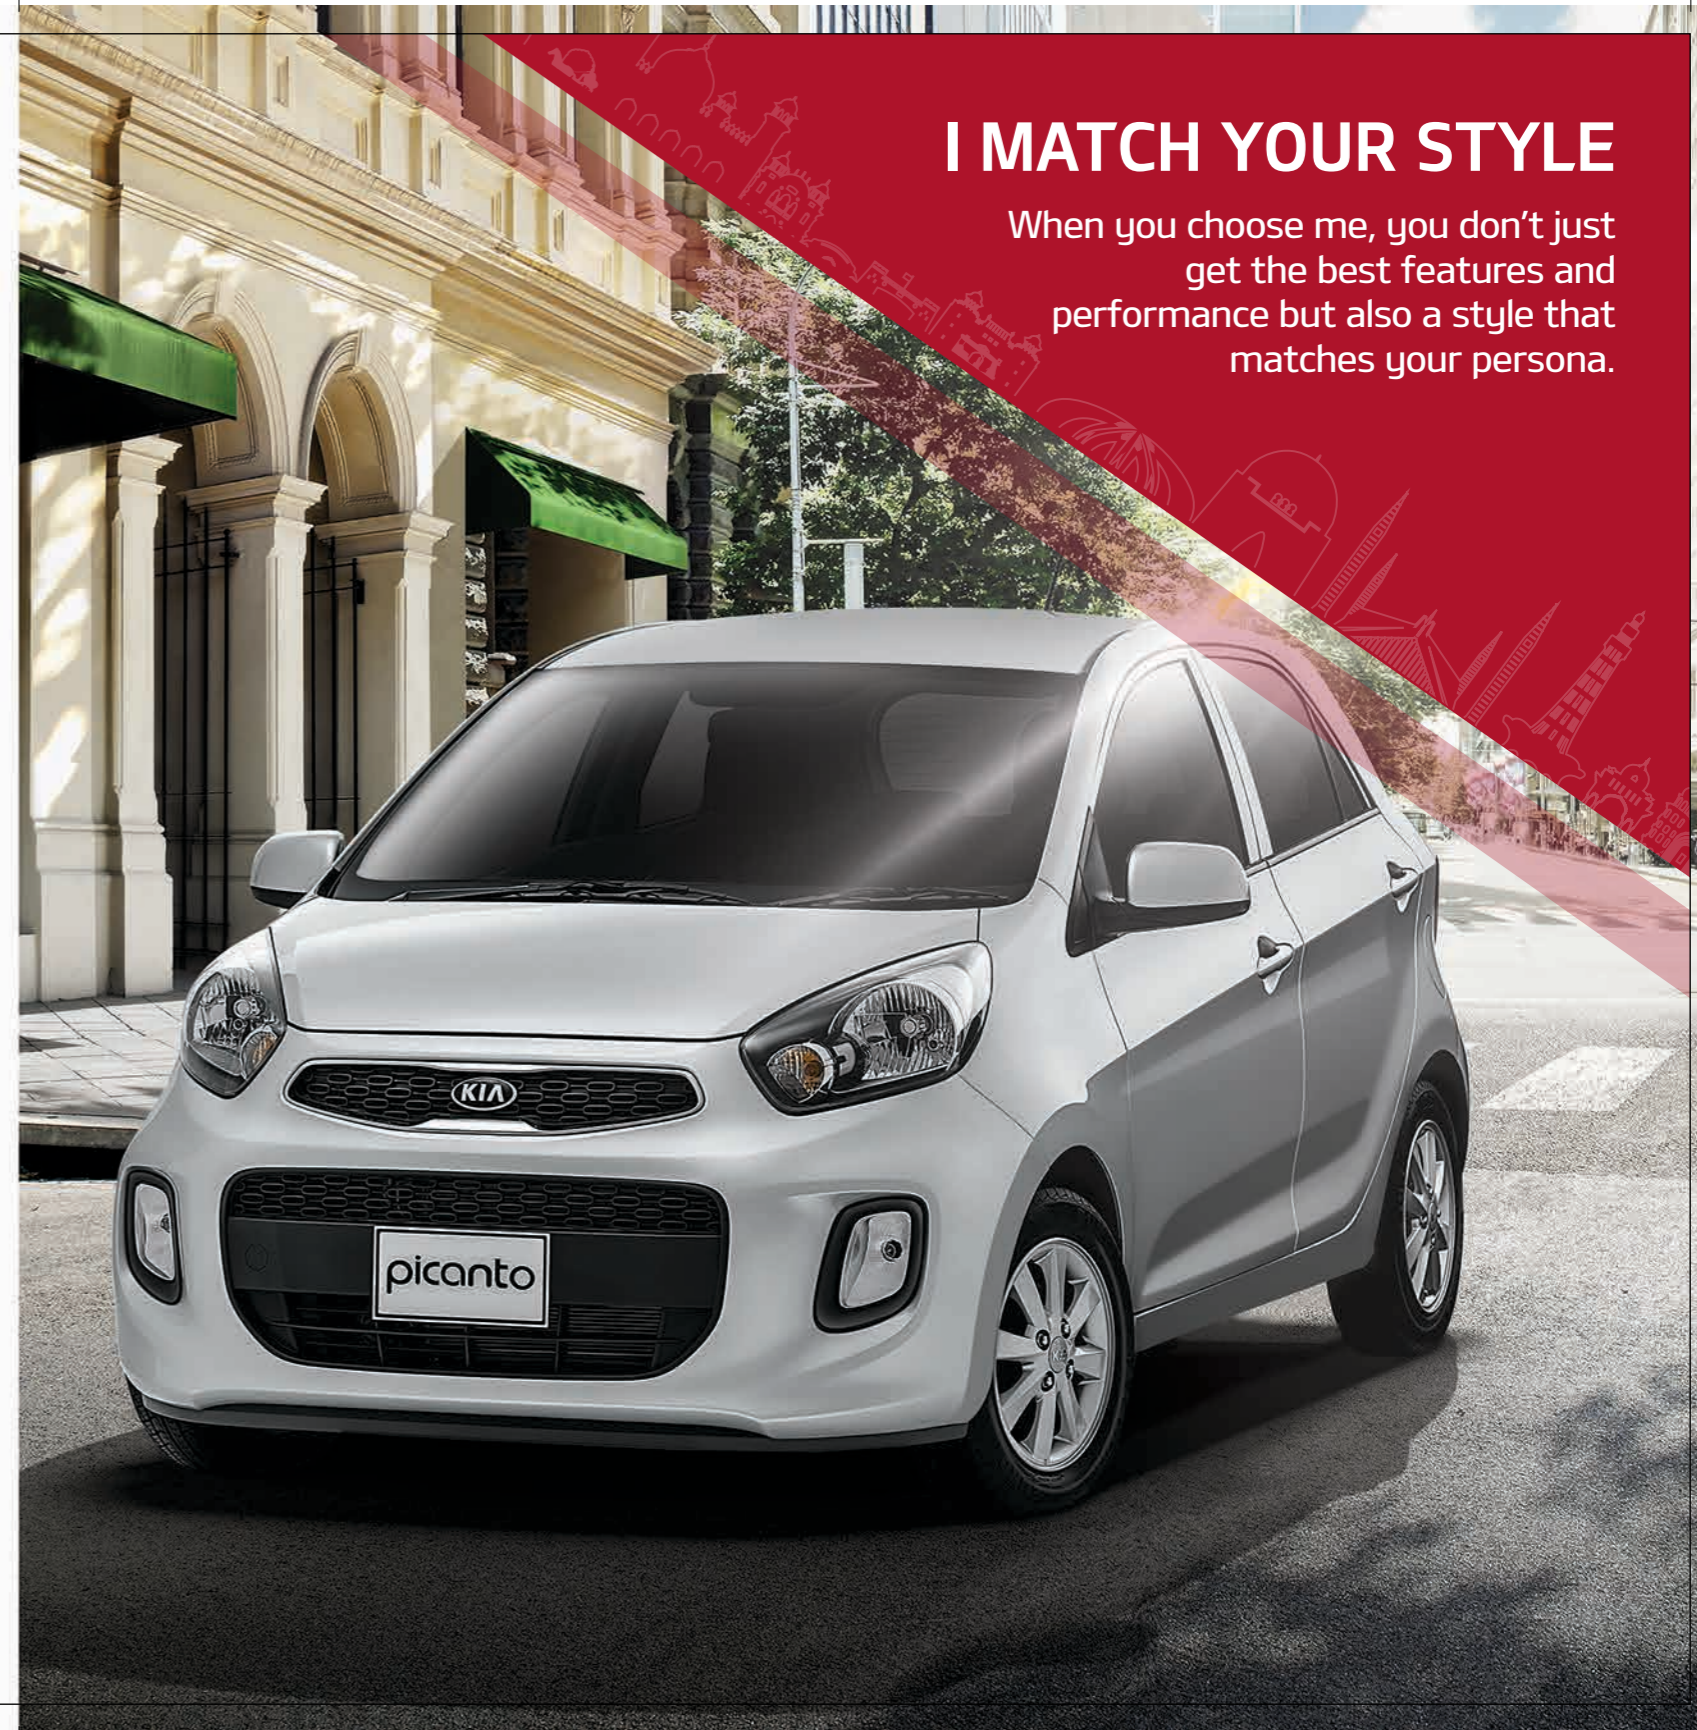

I MATCH YOUR STYLE

When you choose me, you don't just get the best features and performance but also a style that matches your persona.